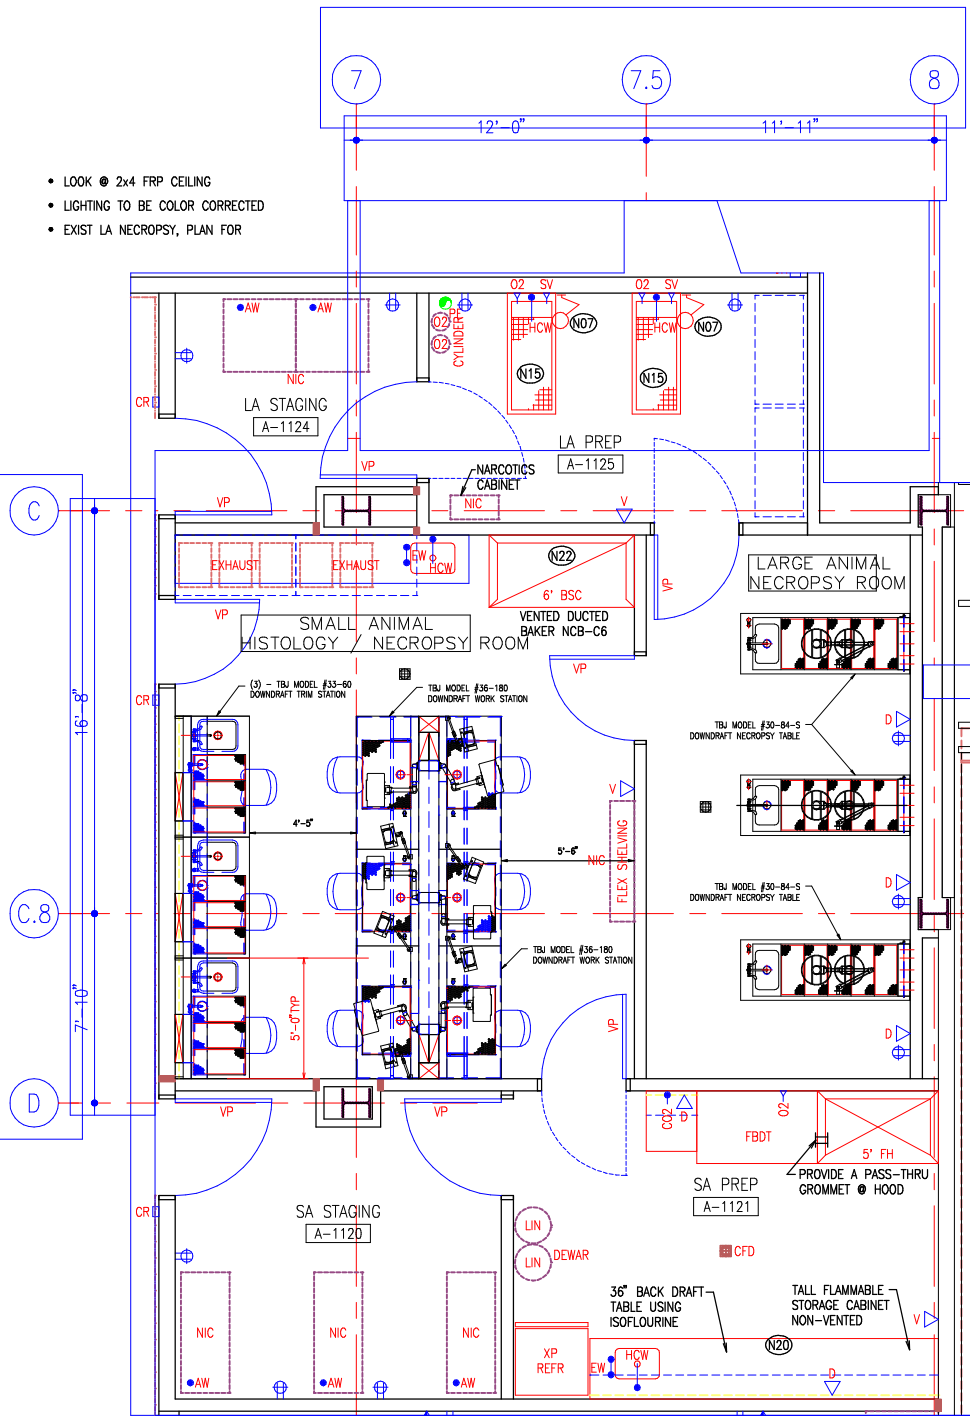

- LOOK @ 2x4 FRP CEILING
- LIGHTING TO BE COLOR CORRECTED
- EXIST LA NECROPSY, PLAN FOR

1 NECROPSY SUITE - FIRST FLOOR

SCALE: 1/4"=1'-0"